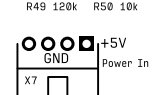

MOCKBA-128K v1.1.1

Tape Out

Interface II Joysticks

Tape In

X4 Keyboard

X5 Joysticks

X6 Joysticks

X7 Power In